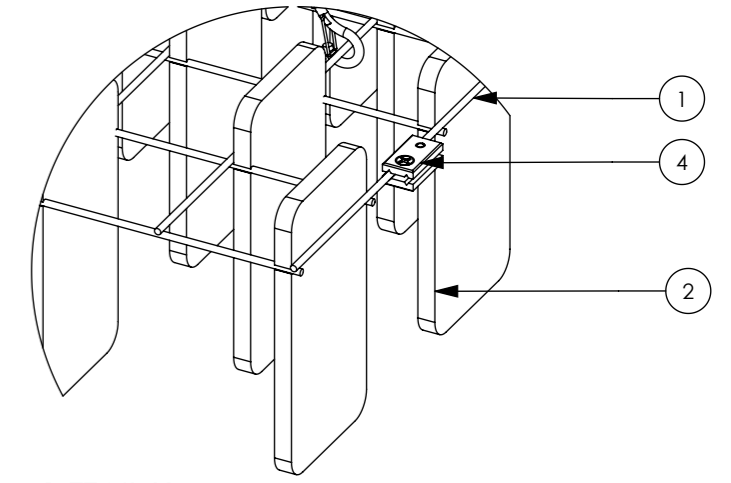

Zintra Mesh Baffle Short Offset

UNDERNEATH VIEW

ITEM NO.	Description	Material	Color	QTY.
1	Wire mesh	MILD STEEL		1
2	8" Mesh Quill	ZINTRA		150
3	300 Y HOOK			6
4	WIRE ROPE CLAMP			5

VIEW

GRAIN DIRECTION

VIEW

DETAIL X
SCALE 1 : 5

VIEW

VIEW