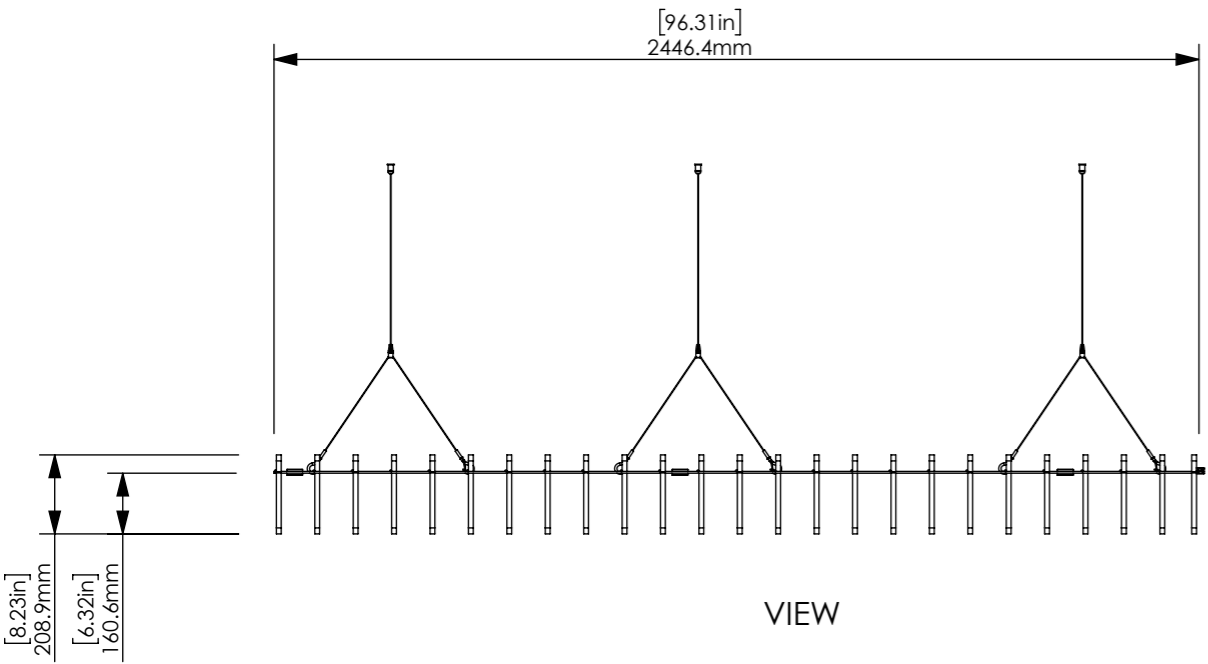

Zintra Mesh Baffle Short Offset

UNDERNEATH VIEW

ITEM NO.	Description	Material	Color	QTY.
1	Wire mesh	MILD STEEL		1
2	8" Mesh Quill	ZINTRA		150
3	300 Y HOOK			6
4	WIRE ROPE CLAMP			5

VIEW

GRAIN DIRECTION

VIEW

DETAIL X
SCALE 1 : 5

VIEW

VIEW