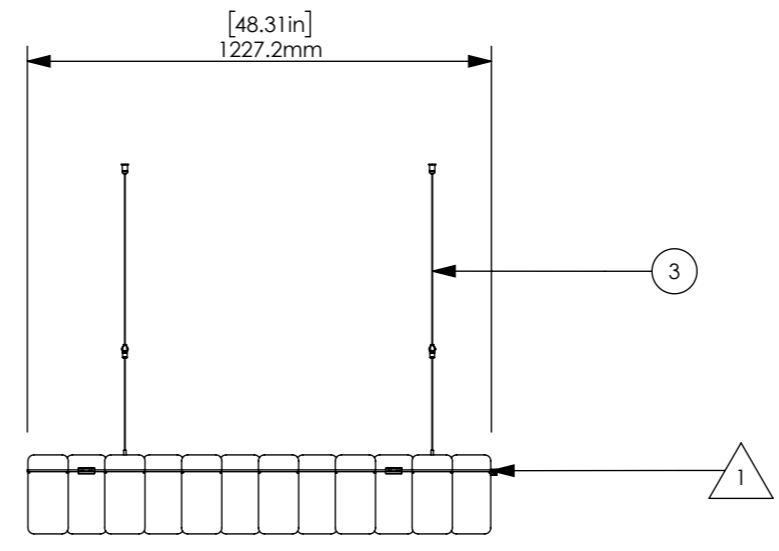

Zintra Mesh Baffle Short Offset

UNDERNEATH VIEW

ITEM NO.	Description	Material	Color	QTY.
1	Wire mesh	MILD STEEL		1
2	8" Mesh Quill	ZINTRA		150
3	300 Y HOOK			6
4	WIRE ROPE CLAMP			5

VIEW

GRAIN DIRECTION

VIEW

DETAIL X
SCALE 1 : 5

VIEW

VIEW