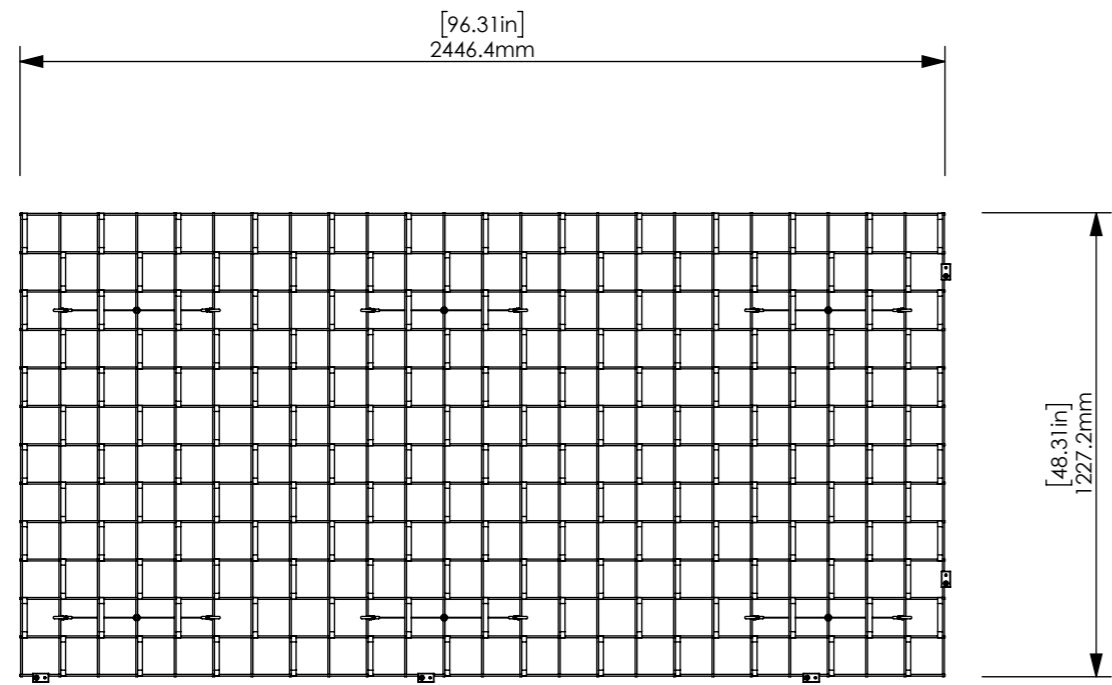

Zintra Mesh Baffle Short Offset

UNDERNEATH VIEW

ITEM NO.	Description	Material	Color	QTY.
1	Wire mesh	MILD STEEL		1
2	8" Mesh Quill	ZINTRA		150
3	300 Y HOOK			6
4	WIRE ROPE CLAMP			5

VIEW

GRAIN DIRECTION

VIEW

DETAIL X
SCALE 1 : 5

VIEW

VIEW