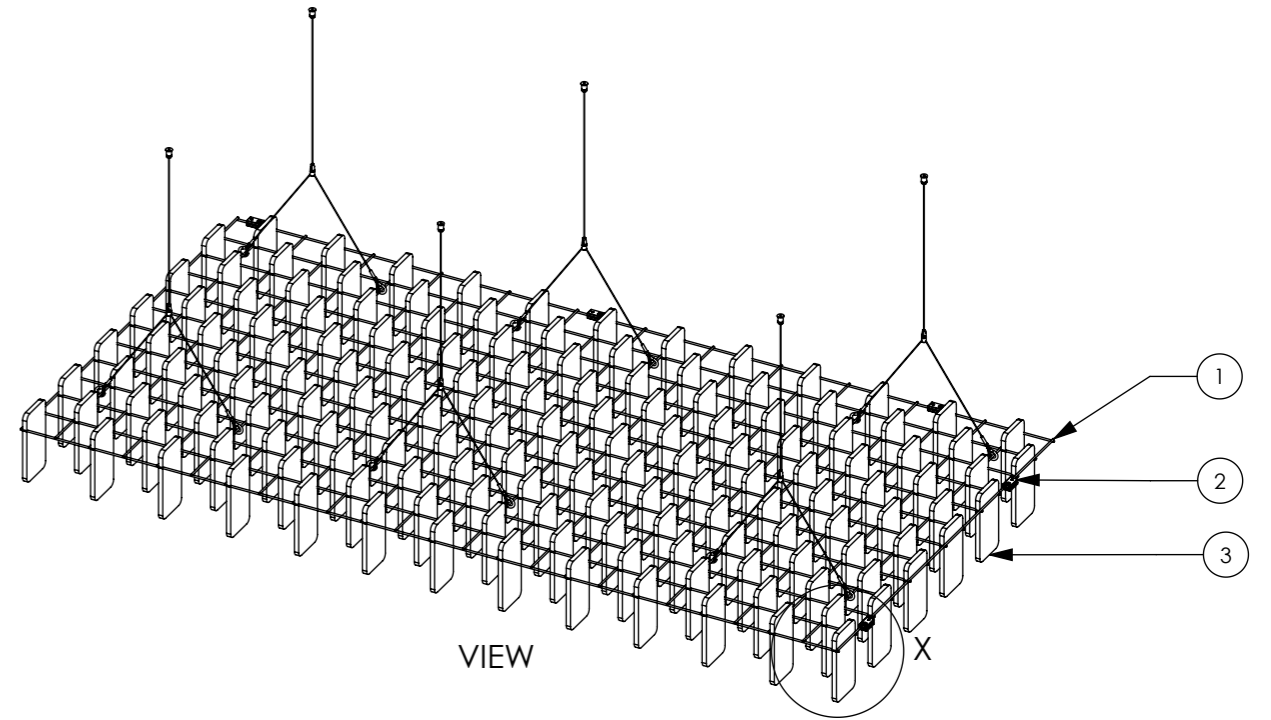

Zintra Mesh Baffle Short Offset

UNDERNEATH VIEW

ITEM NO.	Description	Material	Color	QTY.
1	Wire mesh	MILD STEEL		1
2	8" Mesh Quill	ZINTRA		150
3	300 Y HOOK			6
4	WIRE ROPE CLAMP			5

VIEW

GRAIN DIRECTION

VIEW

DETAIL X
SCALE 1 : 5

VIEW

VIEW